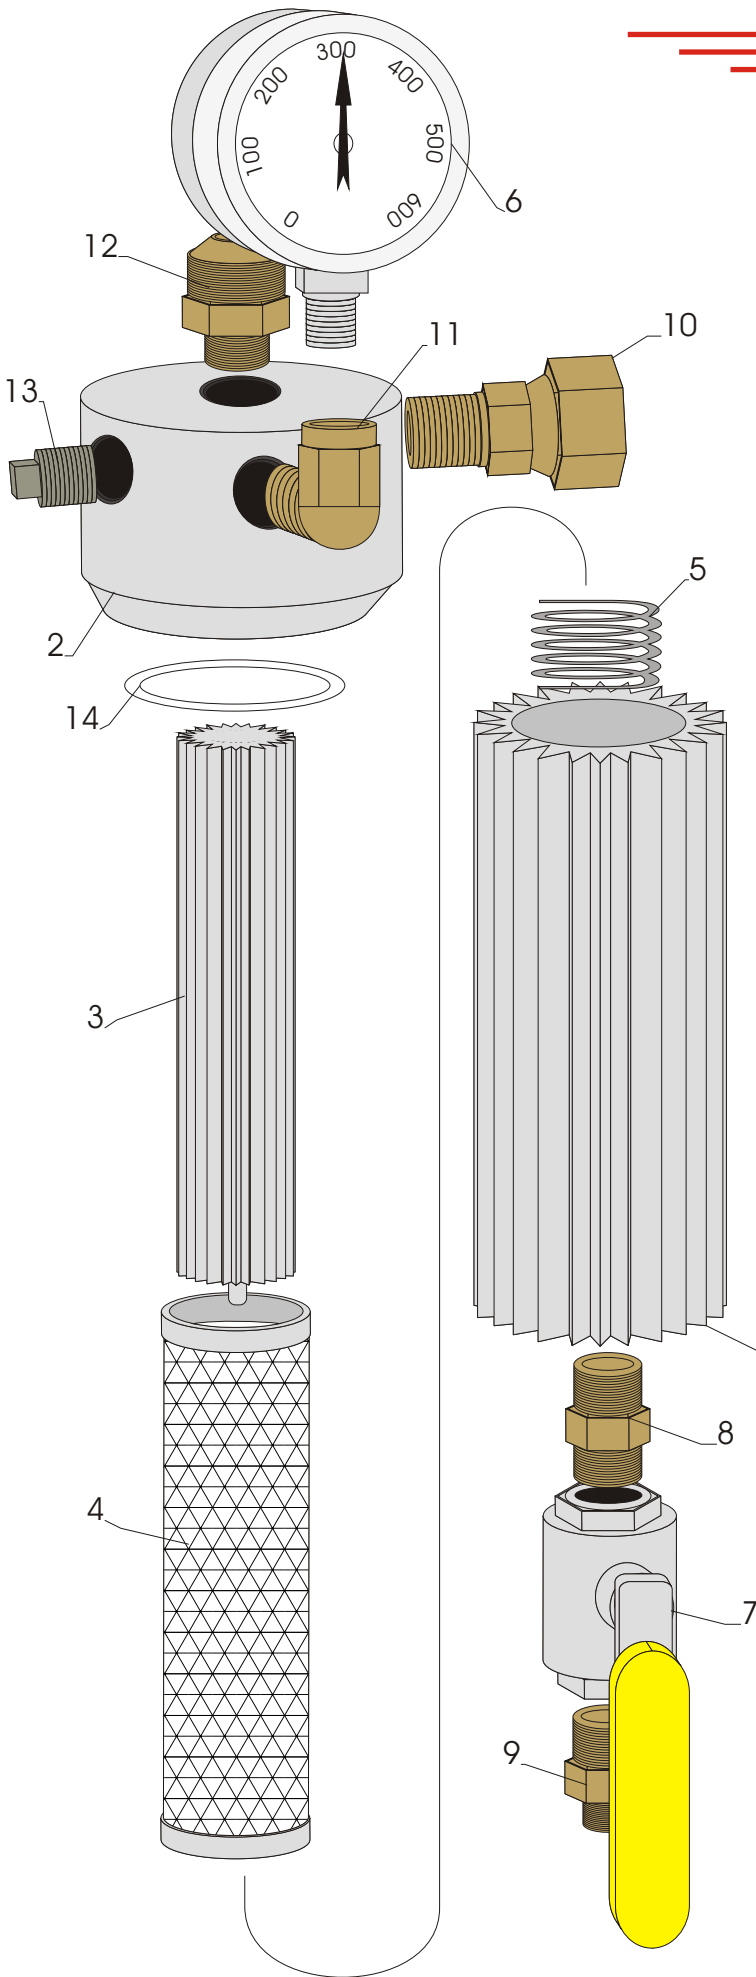

F-B-RES-ASSY RESIN FILTER ASSEMBLY

ID#	QUANTITY	PART#	DESCRIPTION
1	1	F-B-101	Filter Canister
2	1	F-B-102	Filter Housing
3	1	FS-RES-1-SUPP	Filter Support
4	1	FS-RES-1-60	Resin Filter
	1	FS-RES-1-100	Gelcoat Filter
5	1	F-B-SPR	Spring
6	1	G-BR-V-2.5-4-XXX	Gauge (XXX=psi)
7	1	VB-SS-6-V	3/8" SS Ball Valve
8	1	PF-S-6-FF	3/8" Male Nipple
9	1	PF-S-6-4-FF	3/8-1/4" Male Nipple
10	1	PF-S-6-8-0107	3/8-1/2" Pipe Swivel
11	1	PF-S-4-CD	1/4" Street Elbow
12	1	PF-S-4-8-FTX	1/4-1/2" JIC Nipple
13	1	PF-S-4-SP	1/4" Square Plug
14	1	O-T127	O-Ring