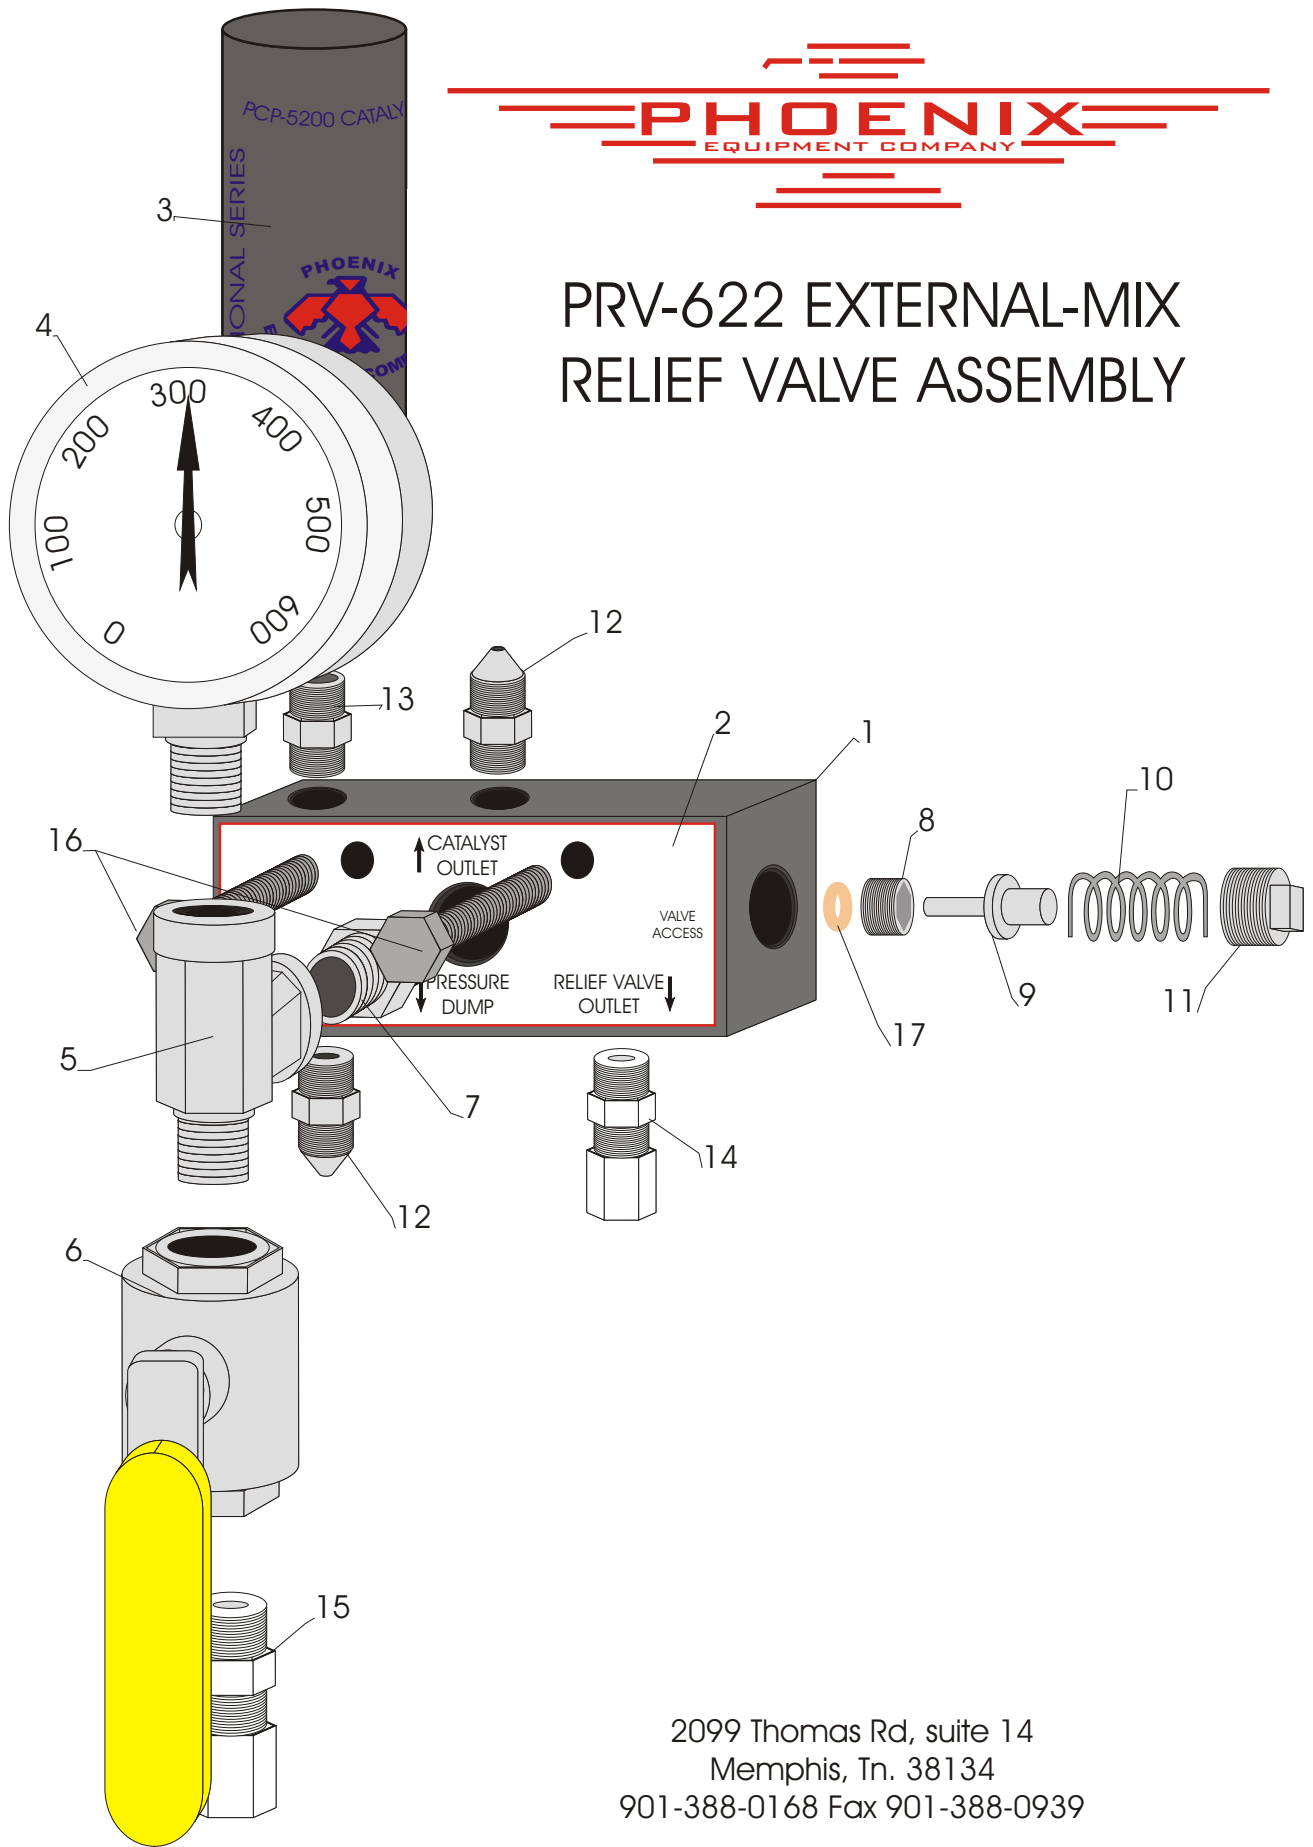

PRV-622 EXTERNAL-MIX RELIEF VALVE ASSEMBLY

2099 Thomas Rd, suite 14
Memphis, Tn. 38134
901-388-0168 Fax 901-388-0939

January 4, 2004

<u>ID#</u>	<u>QUANTITY</u>	<u>PART#</u>	<u>DESCRIPTION</u>
1	1	PRV-6200	Relief Valve Body
2	1	PRV-6210	Label
3	1	PCP-5200	Catalyst Accumulator
4	1	G-SS-A-2.5-600	600psi Stainless Gauge
5	1	PF-SS-4-MRO	1/4" Stainless Run Tee
6	1	VB-SS-4	1/4" Stainless Ball Valve
7	1	PF-SS-4-FF	1/4" Stainless Hex Nipple
8	1	SS-J-51624.2	5/16" Stainless Jam Nut
9	1	PRV-6201	Relief Valve Pin
10*	1	PRV-6214	600psi Spring
11	1	PF-SS-4-HP	1/4" Stainless Hex Plug
12	2	PF-SS-3-2-FTX	#3 JIC Nipple
13	1	PF-SS-2-FF	1/8" Stainless Hex Nipple
14	1	TF-PP-4-2-MNPT	1/8"-1/4" Tube Fitting
15	1	TF-PP-4-4-MNPT	1/4"-1/4" Tube Fitting
16	2	B-1420x1.5-HB	1/4-20 x 1.5" Hex Bolt
17*	1	O-T-006	O-Ring

* PRV-6220 Rebuild Kit