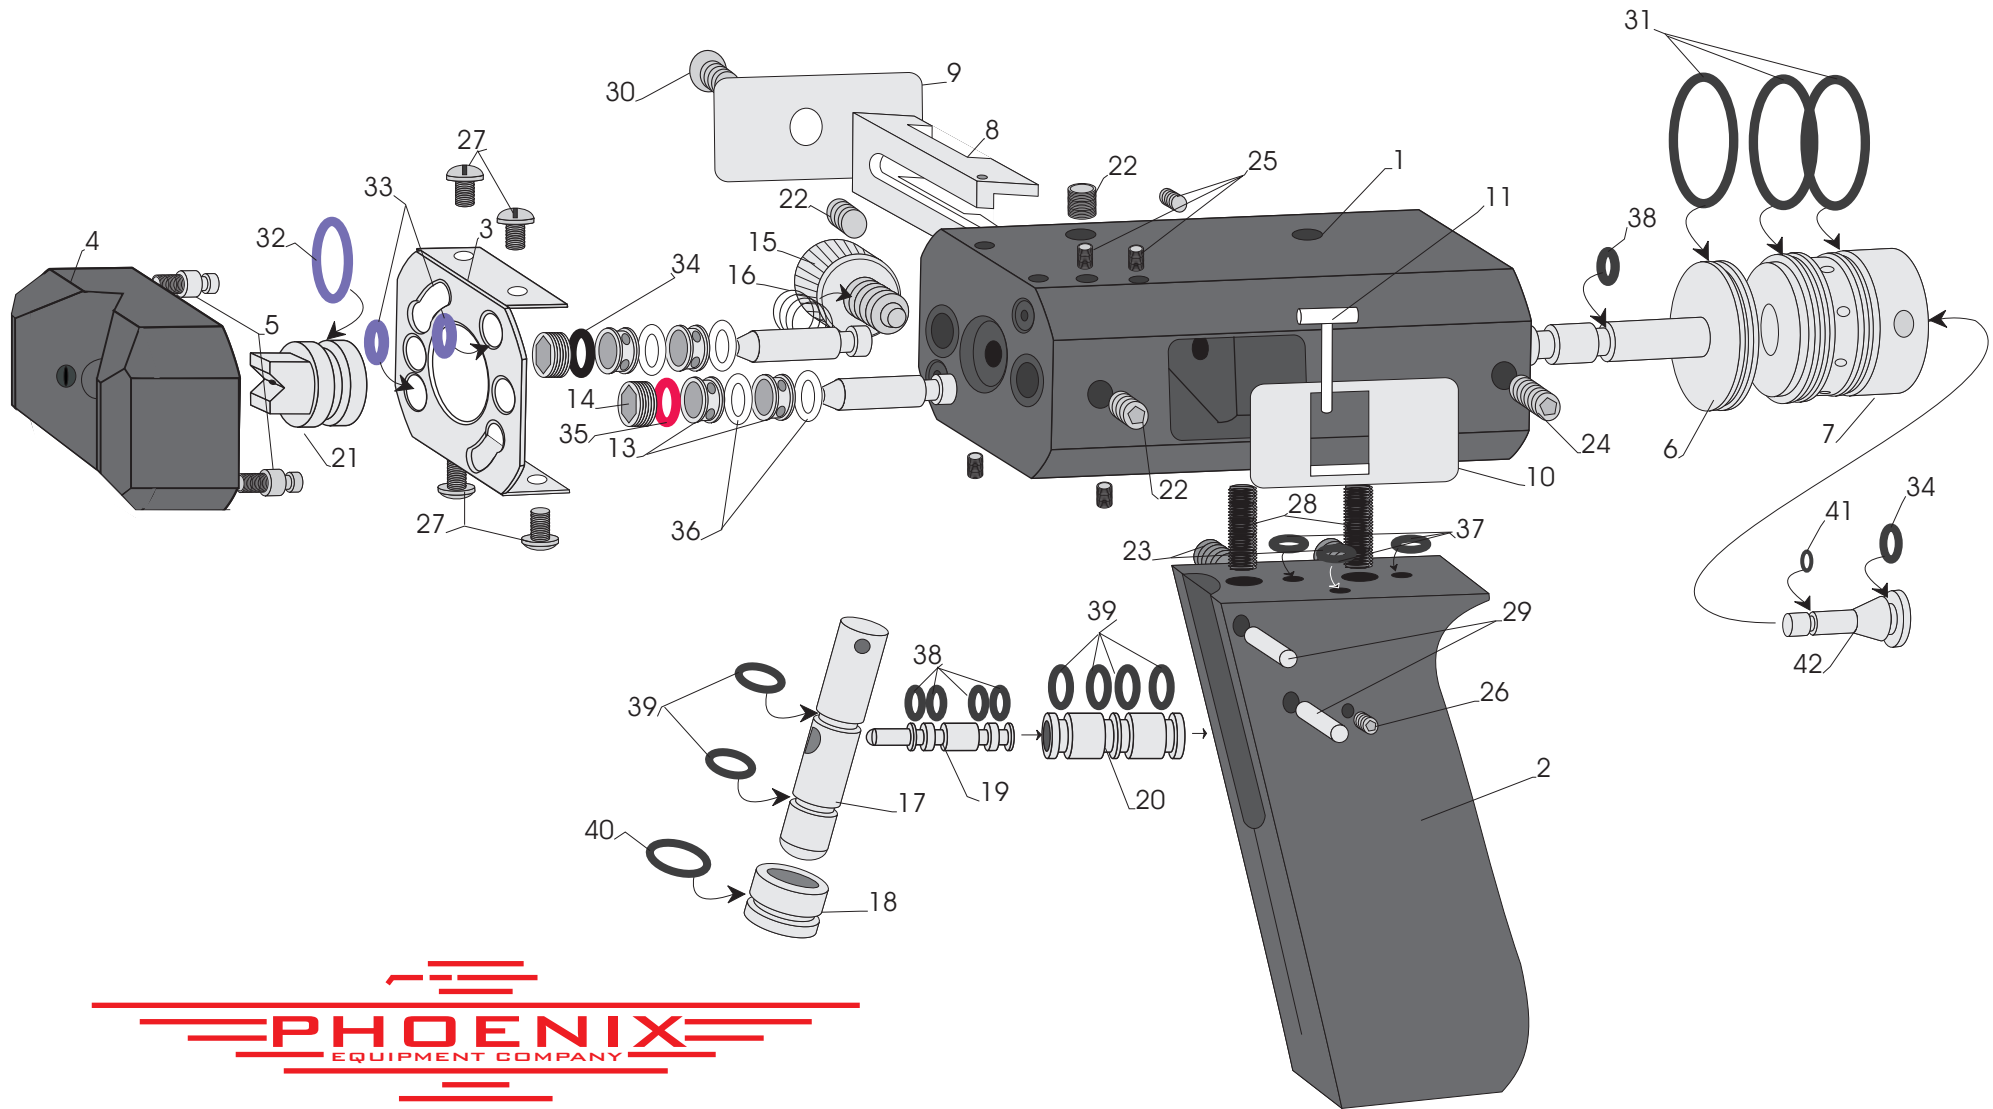

PSG-5003 LOW-EMISSION EXTERNAL-MIX CHOPPER GUN

2099 Thomas Rd., Suite 14
Memphis, Tn. 38134
901-388-0168 Fax 901-388-0939

ID#	QUANTITY	PART#	DESCRIPTION
1	1	PSG-5001	Gun Body
2	1	PSG-2300	Gun Handle
3	1	PSG-5088	Cover Plate
4	1	PSG-5039	Gelcoat Front Cap
		PSG-5040	Wetout/Chop Cap
5	2	PSG-4018	Retaining Pin
6	1	PSG-5010	Air Piston
7	1	PSG-5008	Actuating Housing
8	1	PSG-5022	Yoke
9	1	PSG-5045	Cover Plate
10	1	PSG-5046	Retaining Plate
11	1	PSG-5047	Retaining Pin
12	2	PSG-5021	Fluid Needle
13	4	PSG-5033	Spacer
14	2	PSG-5011	Fluid Plug
15	1	PSG-4041	Air Assist Valve
16	1	PSG-2067	Air Assist Tension Spring
17	1	PSG-2105	Gun Trigger
18	1	PSG-2106	Gun Trigger Safety
19	1	PSG-2108	Air Valve Piston
20	1	PSG-2109	Air Valve Cylinder
21	1	PSG-170-XX	"I" Tip

ID#	QUANTITY	PART#	DESCRIPTION
22	3	R-SS-SS-1428.4	Set Screw
23	2	R-SS-C-1420.6	Set Screw
24	1	R-SS-C-1024.6	Set Screw
25	5	R-SS-632.3	Set Screw
26	1	R-SS-632.2	Set Screw
27	4	R-B-SS-632.3-PAN	Phillips Screw
28	2	R-SS-1032.10	Set Screw
29	2	R-P-SS-093x75	Retaining Pin
30	1	R-B-SS-1024.3	Bolt
42	1	PSG-5009	Chopper Actuator

* PSG-5702 Major Rebuild Kit

**PSG-5703 Minor Rebuild Kit

31*	3	O-E-020	O-Ring
32* **	1	O-E-013-80	O-Ring
33* **	2	O-E-103-80	O-Ring
34* **	2	O-E-008	O-Ring
35* **	1	O-S-008	O-Ring
36* **	4	O-T-008	O-Ring
37*	3	O-E-007	O-Ring
38*	5	O-E-006	O-Ring
39*	6	O-E-010	O-Ring
40*	1	O-E-012	O-Ring
41*	1	O-E-003	O-Ring